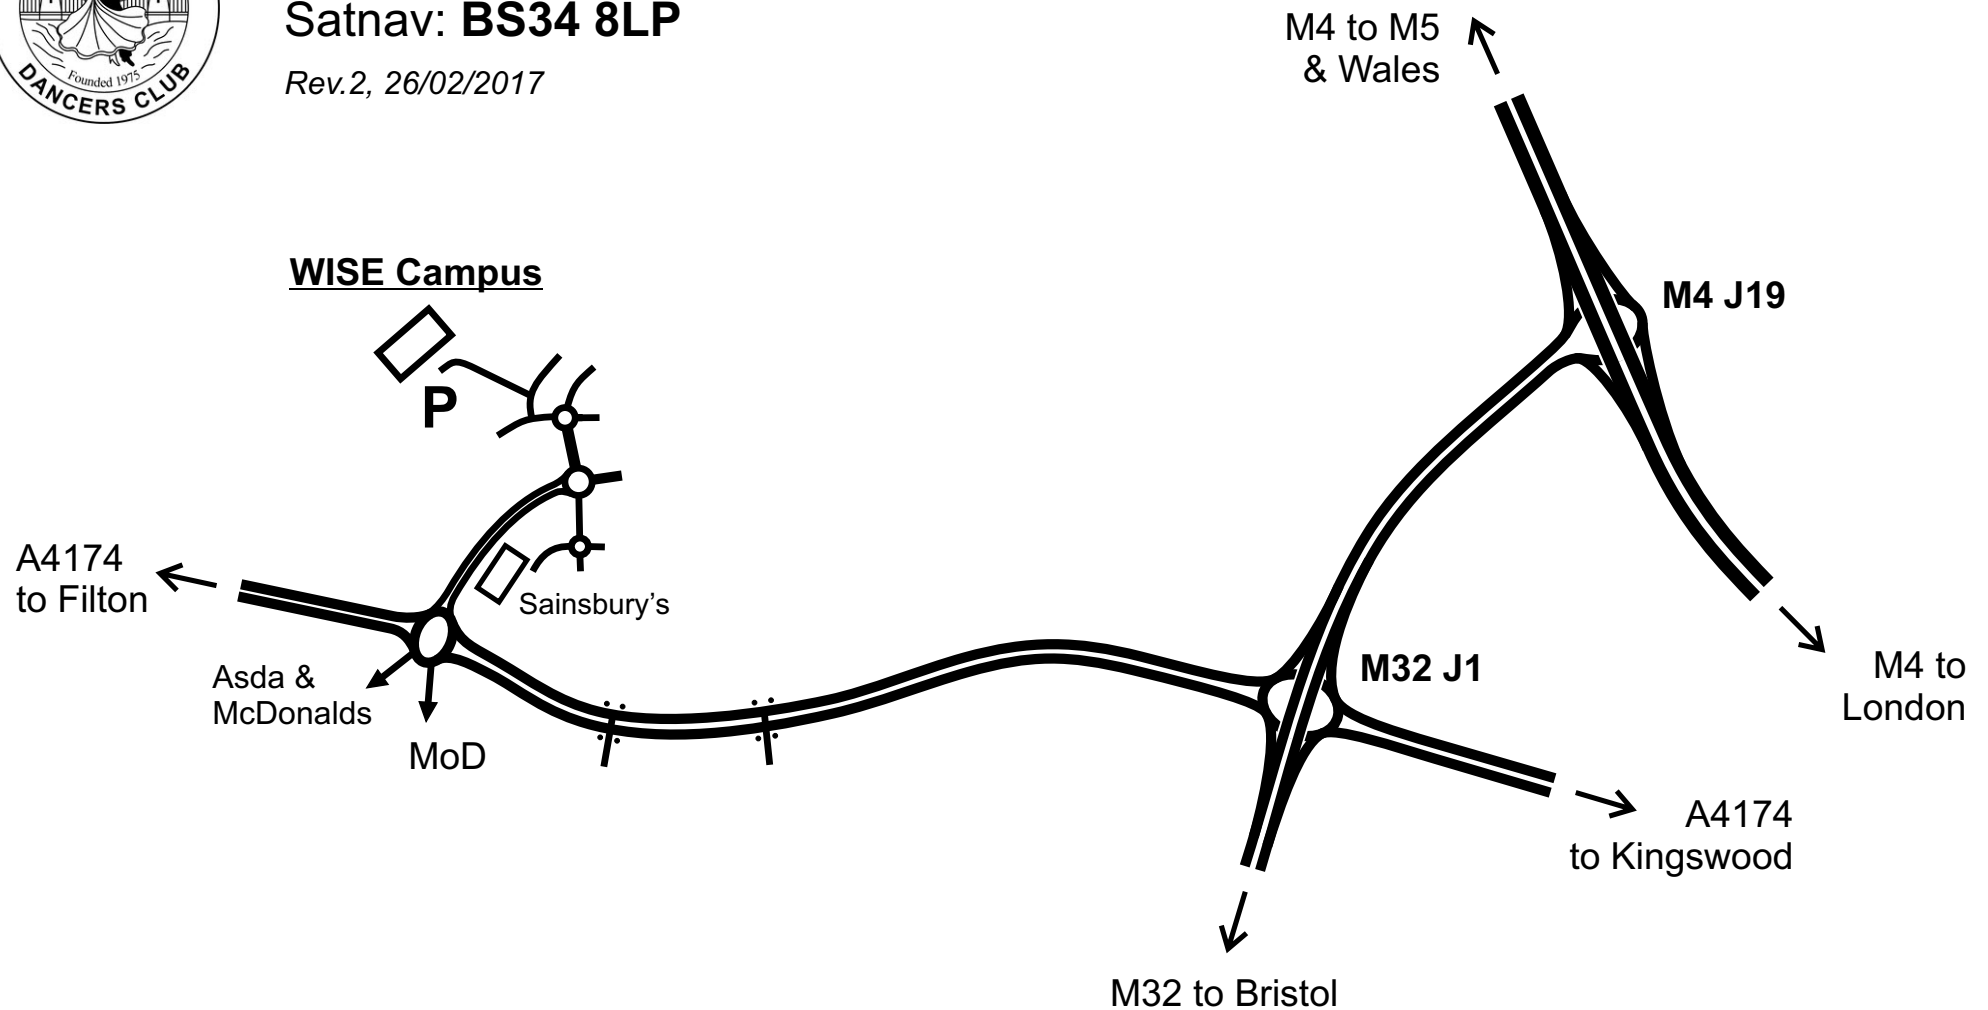

Directions to WISE Campus, Filton

Satnav: **BS34 8LP**

Rev.2, 26/02/2017

Exit M4 at Junction 19 (M32, Bristol), keep left and take the first exit from the M32 (J1). From the M32J1 roundabout turn right (third exit) for A4174 Filton. At the next roundabout turn right (fourth exit) for Stoke Gifford - you will see Sainsbury's on your right as you exit the roundabout. Turn left at the next two roundabouts, then immediately right and left. Continue past a sign for Abbeywood Community School. Proceed to a parking area on the left, the entrance to the building is on your right as you enter the car park.